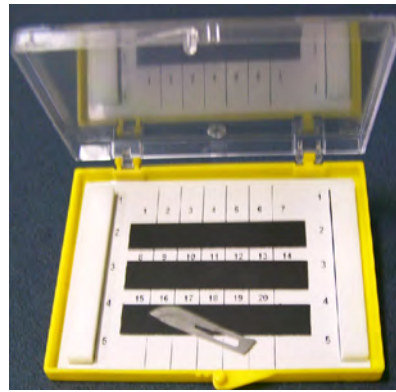

EASY COUNTS

65mm x 120m

Clear Lid for Easy Viewing While Closed

Available Sterile & Non-Sterile

Standard Case Depth 13mm when closed / Deep case available upon request 19mm when closed

AMX61322M

AMX61323C

AMX61322AF

AMX61323RH

AMX61356AF

AMX61323CSAH

HARD CARDS
65mm x 120mm
Dual Placement Areas
Available Sterile & Non-Sterile

Standard Case Depth 13mm when closed / Deep case available upon request 19mm when closed

AMX61357M