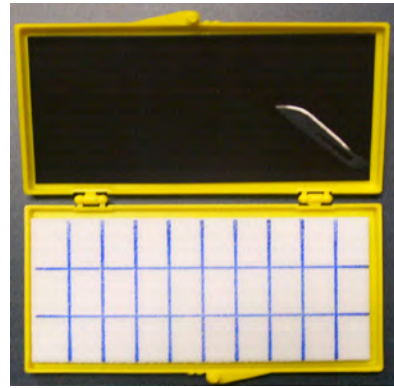

AMX64678MNM