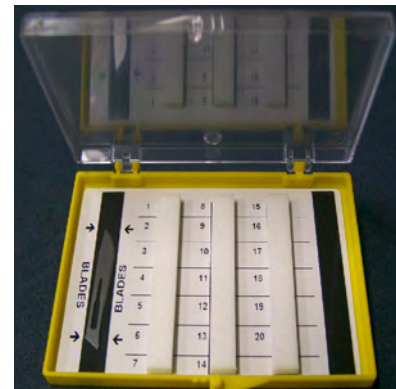

EASY COUNTS

65mm x 120m

Clear Lid for Easy Viewing While Closed

Available Sterile & Non-Sterile

Standard Case Depth 13mm when closed / Deep case available upon request 19mm when closed

AMX61322M

AMX61323C

AMX61322AF

AMX61323RH

AMX61356AF

AMX61323CSAH

HARD CARDS
65mm x 120mm
Dual Placement Areas
Available Sterile & Non-Sterile

Standard Case Depth 13mm when closed / Deep case available upon request 19mm when closed

AMX61357M