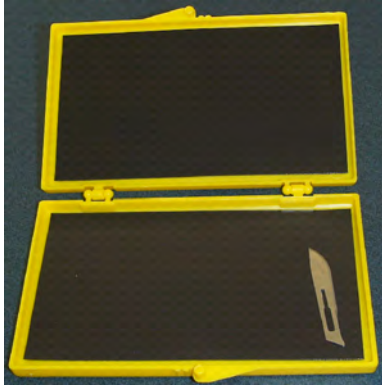

EASY COUNTS

65mm x 120m

Clear Lid for Easy Viewing While Closed

Available Sterile & Non-Sterile

Standard Case Depth 13mm when closed / Deep case available upon request 19mm when closed

AMX61322M

AMX61323C

AMX61322AF

AMX61323RH

AMX61356AF

AMX61323CSAH

HARD CARDS
65mm x 120mm
Dual Placement Areas
Available Sterile & Non-Sterile

Standard Case Depth 13mm when closed / Deep case available upon request 19mm when closed

AMX61357M