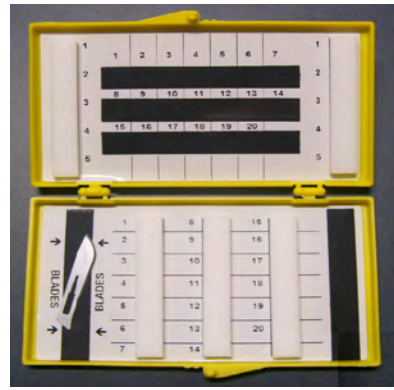

HARD CARDS
65mm x 120mm
Dual Placement Areas
Available Sterile & Non-Sterile

Standard Case Depth 13mm when closed / Deep case available upon request 19mm when closed

AMX61358C