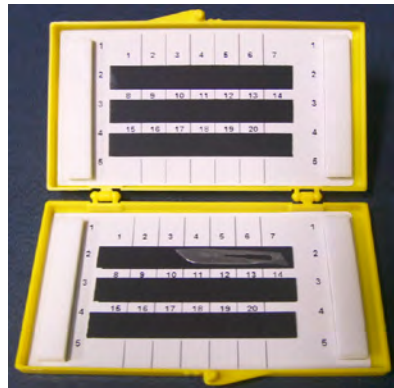

EASY COUNTS

65mm x 120m

Clear Lid for Easy Viewing While Closed

Available Sterile & Non-Sterile

Standard Case Depth 13mm when closed / Deep case available upon request 19mm when closed

AMX61322M

AMX61323C

AMX61322AF

AMX64678MNM

AMX61352NM

AMX61358C

AMX42424

AMX61333SV

AMX61355RH