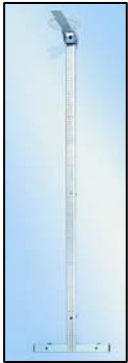

seca height and girth measurement

seca 222

Developed specially for wall mounting, this telescopic measuring rod is set for millimetre- accuracy from head to foot. Its extra-wide, fold-in measuring slide as well as the heel positioner provide excellent support for the seca 222. The acrylic disk on the measuring slide ensures easy, error-free reading from the black and white scale

Measuring range	6 - 230 cm / 2 - 90"
Graduations	1 mm / 1/8"
Dimensions (WxHxD)	120 x 1322 x 32 mm
Weight	1.3 kg

seca 206 / 208

With only a single screw this band measure becomes a measuring station. The wall plate ensures stability and the recess permits convenient reading, even from below

Measuring range	0 - 220 cm
Graduations	1 mm
Dimensions (WxHxD)	120 x 130 x 175 mm
Weight	200 g

seca 214

The portable stadiometer can measure up to 6 feet 6 Inches. All 4 pieces fit neatly into the footplate for transport.

Measuring range	25 - 200 cm
Graduations	1 mm
Dimensions (WxHxD)	356 x 2114 x 420mm
Weight	3kg

seca 200

The seca 200 circumference measure with automatic roll- up enables convenient single- handed operation for the measurement of the head, hip, arm, leg or waist. The measuring band is printed on both sides